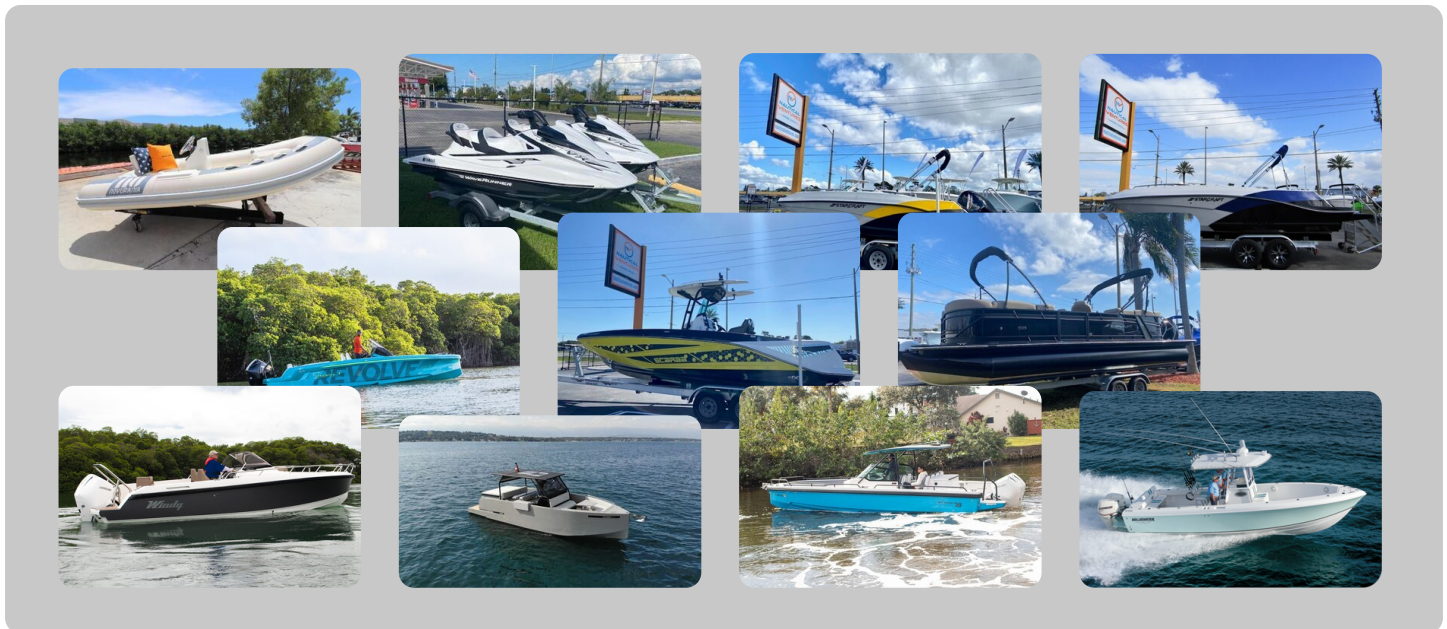

Nautical Ventures

Used power yachts for sale
New power yachts for sale

Used power yachts for sale

Yamaha WaveRunner VX Limited

US\$31,000

Tampa Bay, USA • Used • 2020

Length: 11 ft (3.35 m)

Beam: 3 ft (0.91 m)

Phone: 1-727-939-8900

Nautical Ventures

7zea.com

Scarab 255 Open ID

US\$75,000

Tampa Bay, USA • Used • 2021

Length: 25 ft (7.62 m)

Beam: 8 ft (2.44 m)

Phone: 1-727-939-8900

Nautical Ventures

7zea.com

Axopar 28 T-Top

US\$189,990

Fort Lauderdale, USA • Used • 2020

Length: 28 ft (8.53 m)

Beam: 9 ft (2.74 m)

Beam: 8 ft (2.44 m)

Phone: 1-954-926-5250

Nautical Ventures

7zea.com

De Antonio D28 Open

US\$259,900

Fort Lauderdale, USA • New • 2022

Length: 27 ft (8.23 m)