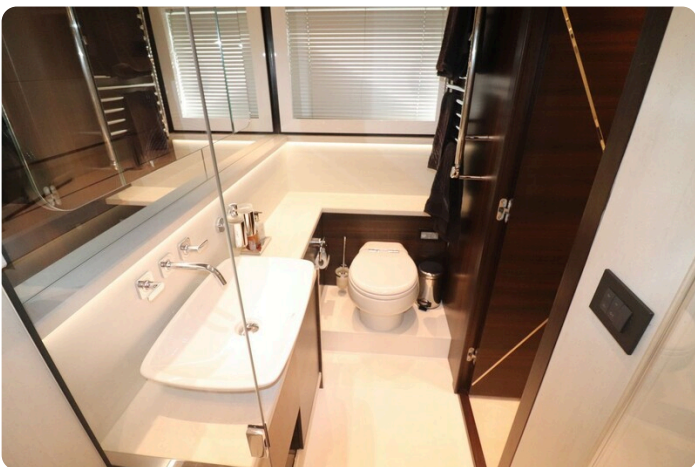

Image courtesy of JD Yachts