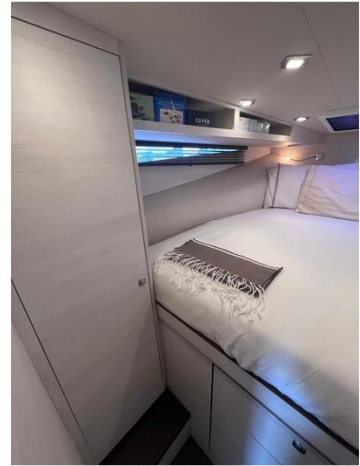

Solemar 44.1 Oceanic