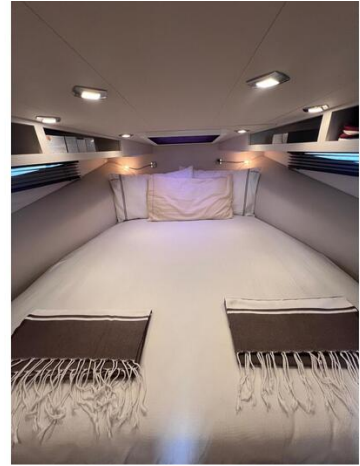

Solemar 44.1 Oceanic