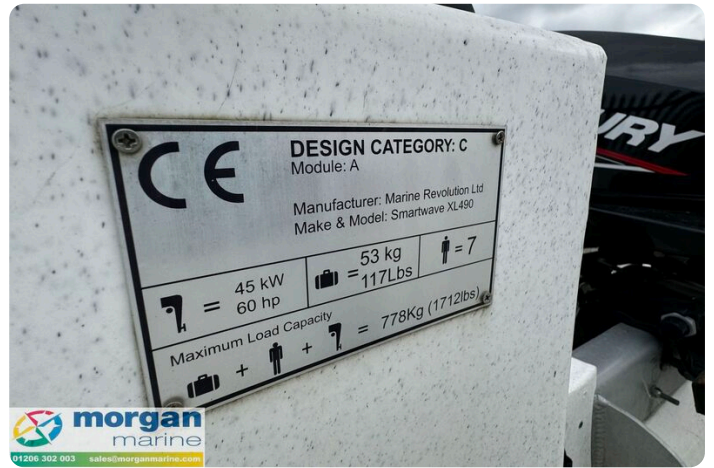

Smartwave-XL-490-model