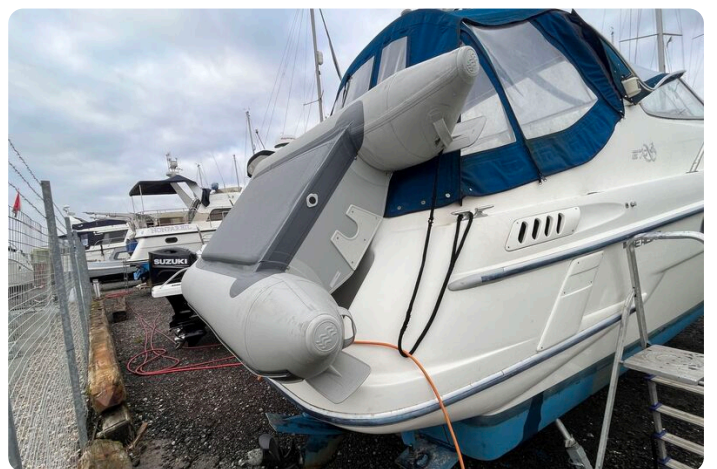

## Details

Make:	Sealine
Model:	270
Year:	1995
Condition:	Used
Engine:	, 660 hp
Engine type:	
Fuel type:	Diesel
Length:	8.51 m (27.92 ft)
Beam:	2.72 m (8.92 ft)
Cabins:	0
Berths:	0

Morgan Marine

7zea.com

# Description

EN

Sealine 270 Sports cruiser powered by a Volvo AD41 200HP diesel engine. It has 4 berths and is in good condition. With a separate head compartment - sea toilet, sink, shower - Hot and cold pressurised water. Diesel heating, new upholstery, great accommodation for this size of cruiser. This boat is perfect for family days out on the water. New turbo fitted in June 2022. A definite must see! Full survey (February 2022) available.

Deck: Boarding platform and ladder. Cleats. Stainless steel handrails. Deck Hatch. Anchor with windlass. Blue canopy. Guard rails. Pulpit. Fenders and rope.

Cabin: 4 berths with full head height in the cabin (1.8m). Double aft cabin berth. Galley with sink, cooker and fridge. Saloon seating with table converting into double berth. Separate Head compartment with sea toilet, sink and shower - H/C Pressurised Water. Curtains and carpet.

Sealine-270-isolator-switch

Sealine-270-cockpit

Sealine-270-storage

Sealine-270-engine

Sealine-270-engine-2

Sealine-270-digny

Sealine-270-prop

Sealine-270-side