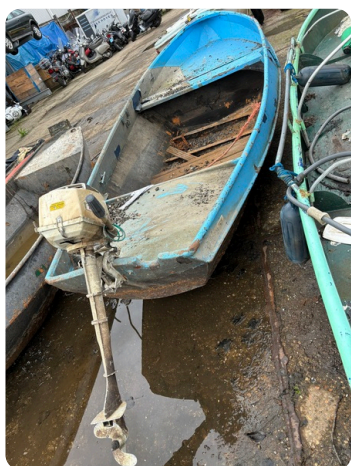

qui n'ont pas été collectés pour le compte de la municipalité de Leiden.

ATTENTION

- Le fonctionnement du moteur est inconnu
- Les tailles indiquées sont des tailles approximatives
- Il n'y a pas de clés pour le bateau
- L'année de construction est inconnue et fictive.
- Il n'y a pas de grue ni de rampe d'accès à la remorque à l'entrepôt où vous récupérez le bateau.
- Nous vous conseillons de profiter de la journée de visite pour inspecter le bateau correctement.

DATES IMPORTANTES

- Vente aux enchères en ligne : lundi 8 juillet 2024 à partir de 20h00
- Jour d'enlèvement : samedi 13 juillet 2024 entre 9h00 et 11h00
- Il n'est pas possible de s'écarter de l'horaire d'enlèvement.

General information

Make:	Schippersvlet
Model:	450
Year:	1900
Condition:	Used
Engine type:	

Measurements

Length:	4.5 m (14.76 ft)
Beam:	1.5 m (4.92 ft)
Deep:	0.4 m (1.31 ft)

Accommodation

Cabins:	0
Berths:	0

Images