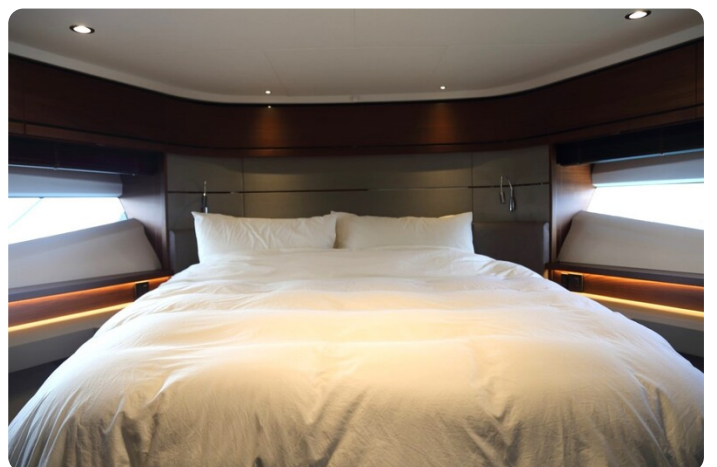

Image courtesy of JD Yachts