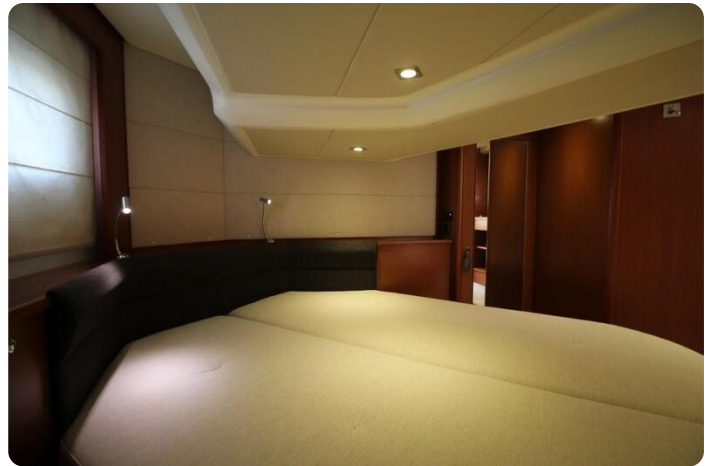

Prestige 440S Fresh water only