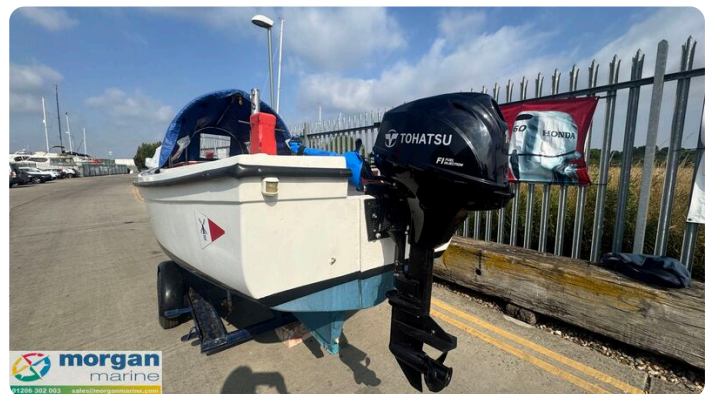

Deck: Auxiliary bracket. GRP hull. Spray hood canopy. Partial overall mooring cover. Anchor and rope. Bow roller. Fenders and lines. Boat hook. 1x Oar. Bow bollard cleat. Stern 2x bollard cleats. Forward stainless steel rails.

Cabin: Cuddy with V-shaped cushioned seating.

Cockpit: Stern back bench wooden seating with tiller steering control.

Electronics: Solar panel with battery. Automatic bilge pump. Navigation lights. Anchor light.

Machinery: 2021 Tohatsu 15hp tiller steering. Last serviced in 2025 - Approx 50 hours. Can be changed to electric start.

Trailer: 2 wheel road trailer with extended launching bar, jockey wheel, spare wheel and winch. NB - the road trailer may not be in serviceable road worthy condition. It is recommended the buyer should inspect and service accordingly prior to use on public roads.

General information

Make:	Oyster
Model:	16 Launch
Year:	0
Condition:	Used
Engine type:	

Measurements

Length:	4.87 m (15.98 ft)
Beam:	1.98 m (6.50 ft)
Deep:	0.46 m (1.51 ft)

Accommodation

Cabins:	0
Berths:	0

Images