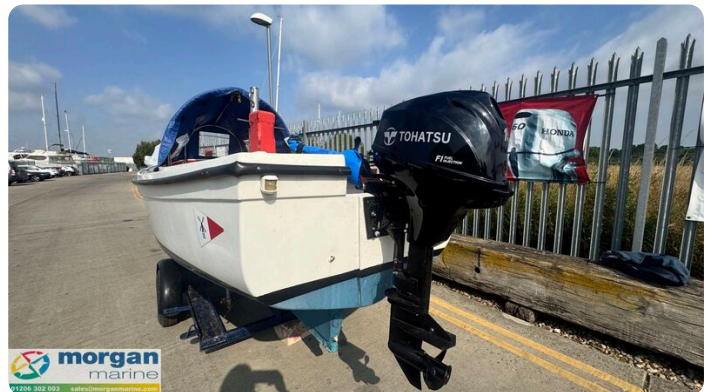

Deck: Auxiliary bracket. GRP hull. Spray hood canopy. Partial overall mooring cover. Anchor and rope. Bow roller. Fenders and lines. Boat hook. 1x Oar. Bow bollard cleat. Stern 2x bollard cleats. Forward stainless steel rails.

Cabin: Cuddy with V-shaped cushioned seating.

Cockpit: Stern back bench wooden seating with tiller steering control.

Electronics: Solar panel with battery. Automatic bilge pump. Navigation lights. Anchor light.

Machinery: 2021 Tohatsu 15hp tiller steering. Last serviced in 2025 - Approx 50 hours. Can be changed to electric start.

Trailer: 2 wheel road trailer with extended launching bar, jockey wheel, spare wheel and winch. NB - the road trailer may not be in serviceable road worthy condition. It is recommended the buyer should inspect and service accordingly prior to use on public roads.

Información general

Fabricante:	Oyster
Modelo:	16 Launch
Año:	0
Condición:	Usado
Tipo de motor:	

Mediciones

Largo:	4.87 m (15.98 ft)
Anchura:	1.98 m (6.50 ft)
Profundo:	0.46 m (1.51 ft)

Alojamiento

Cabañas:	0
Literas:	0

Imágenes