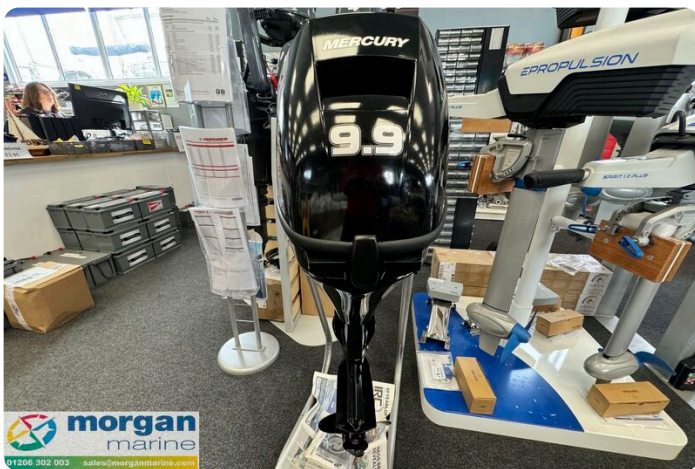

Description

EN

2022 Mercury 9.9HP outboard just in at Morgan Marine with only 2 hours run from new. Leading its class in light weight design, the Mercury 9.9hp FourStroke tips the scales at just 38kg providing the perfect mix of power to weight. A compact and light weight design coupled with an ergonomic carry handle make the 9.9hp a great choice for your tender or boat. Equipped with class leading features such through prop exhaust, automatic reverse lock and dual water intakes, but the one you will love the most is the Multi-function tiller handle. Exclusive to Mercury and designed for easy control, Shift gear, throttle, steer, tilt and stop the engine with just one hand.

Cockpit:

Electronics:

General information

Make:	Mercury
Model:	9.9HP outboard
Year:	0
Condition:	Used

Engine

Engine:	, 1300 hp
Engine type:	

Measurements

Length:	0 m (0.00 ft)
Beam:	0 m (0.00 ft)
Deep:	0 m (0.00 ft)
Weight:	0 ( )

Accommodation

Cabins:	0
Berths:	0

Images