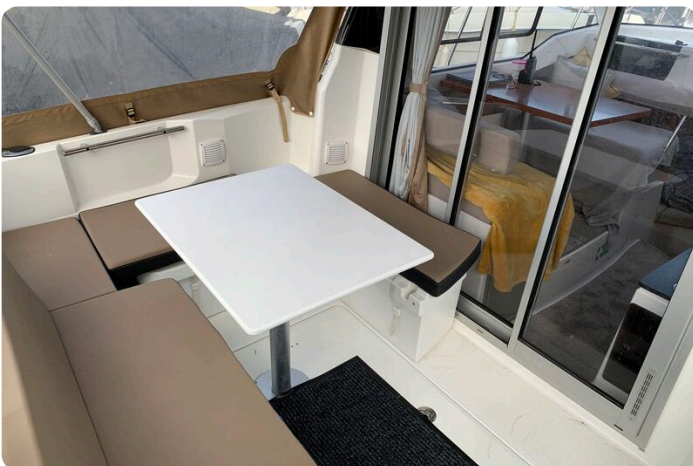

Jeanneau-Merry-Fisher-795-Time-Out-cockpit-seating