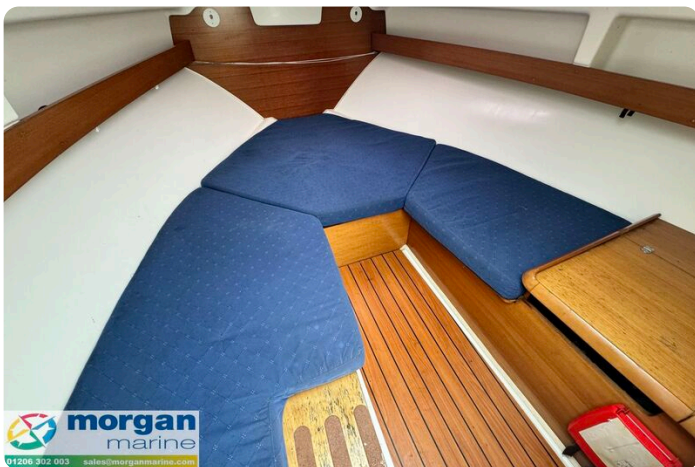

Jeanneau-Leader-625-berth