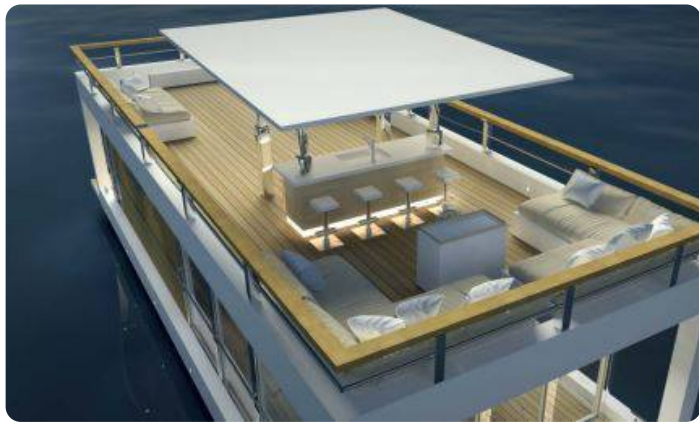

General information

Make:	Houseboat
Model:	The Yacht House 40
Year:	2024
Condition:	New
Engine type:	

Measurements

Length:	12 m (39.37 ft)
Beam:	4.5 m (14.76 ft)
Deep:	0.5 m (1.64 ft)

Accommodation

Cabins:	0
Berths:	0