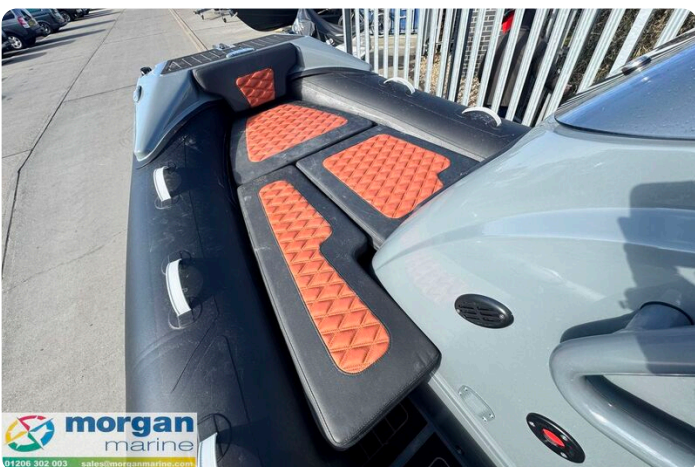

EN

Morgan Marine supplied and rigged - 2023 Highfield Sport 560 aluminium RIB with Honda BF100 outboard and Extreme EXT 1300 roller trailer. Saving around £12,000 compared to a new equivalent. This rib offers breath taking performance and handling thanks to its ingenious Aluminium hull design. The Highfield Sport 560 feels like a 6 or 7m RIB thanks to its vast amount of storage and seating. This boat is really equipped with everything you need from Garmin 65cv chart plotter, Garmin VHF radio, Fusion audio system, console, swim platform with ladder, A-frame, sun deck, PVC tubes and EVA decking. With the impermeable qualities of the aluminium hull, you dont have to worry about gel coats chips, or putting the boat on a trailer or on the beach. Call now for early viewing - Ready for the 2025 season!

Highfield Sport 560 Hunter - console storage

Highfield Sport 560 Hunter - console seat

Highfield Sport 560 Hunter - anchor locker

Highfield Sport 560 Hunter - bow seating

Highfield Sport 560 Hunter - pop up cleats