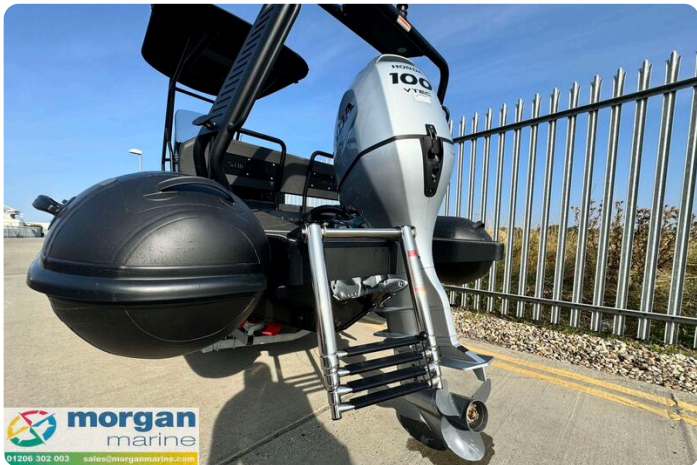

Highfield-Sport-560-new-ladder-down