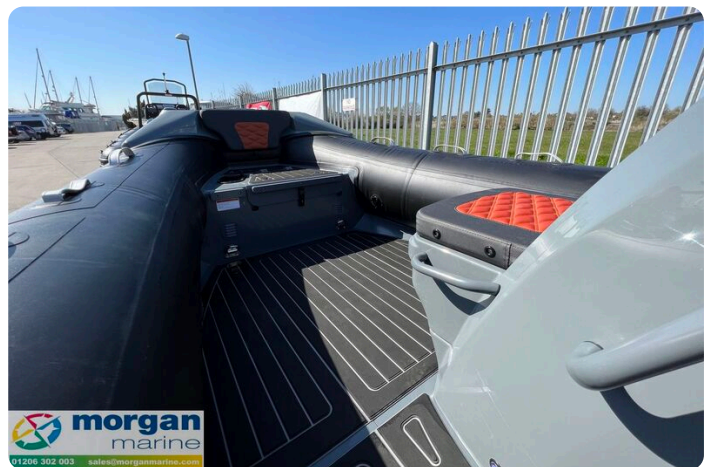

Highfield Sport 520 aluminium RIB - view towards bow from console