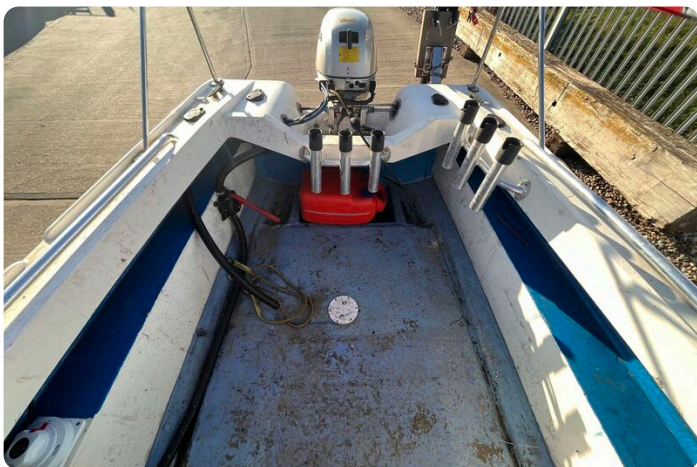

# Descripción

EN

17ft Fisherman for sale at Morgan Marine. This fisherman 17 is perfect for days out fishing with family or friends or equally cruising up and down the local rivers. With new full canopy and spray hood it can be used at any time of the year. Powered by Honda 20HP this boat is ready to hit the water - Perfect for Morgan Marines park and ride service!

Deck: New full cover. New spray hood. Open deck. Anchor, chain and rope. Front storage locker. Stainless steel arch. Stainless steel handrails. Fishing rod holders.

Cabin: N/a

Cockpit: Helm and co-pilot upholstered folding seats with storage underneath. Console with engine controls and steering wheel.

# Imágenes

Fisherman 17 clinker boat - clinker style hull

Fisherman 17 clinker boat - bow

Fisherman 17 clinker boat - canopy frame

Fisherman 17 clinker boat - steering wheel and engine controls

Fisherman 17 clinker boat - canopy

Fisherman 17 clinker boat - view towards bow with canopy

Fisherman 17 clinker boat - view of deck towards aft

Fisherman 17 clinker boat - view towards aft

Fisherman 17 clinker boat - VHF

Fisherman 17 clinker boat - helm seat