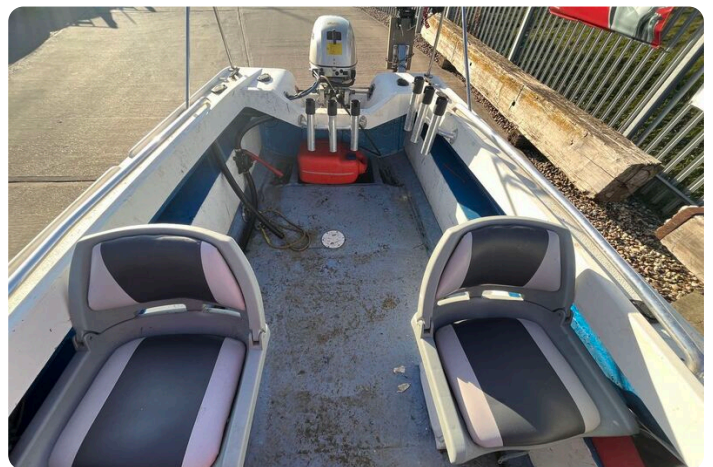

# Descripción

EN

17ft Fisherman for sale at Morgan Marine. This fisherman 17 is perfect for days out fishing with family or friends or equally cruising up and down the local rivers. With new full canopy and spray hood it can be used at any time of the year. Powered by Honda 20HP this boat is ready to hit the water - Perfect for Morgan Marines park and ride service!

Deck: New full cover. New spray hood. Open deck. Anchor, chain and rope. Front storage locker. Stainless steel arch. Stainless steel handrails. Fishing rod holders.

Cabin: N/a

Cockpit: Helm and co-pilot upholstered folding seats with storage underneath. Console with engine controls and steering wheel.

# Imágenes

Fisherman 17 clinker boat - clinker style hull

Fisherman 17 clinker boat - bow

Fisherman 17 clinker boat - canopy frame

Fisherman 17 clinker boat - steering wheel and engine controls

Fisherman 17 clinker boat - canopy

Fisherman 17 clinker boat - view towards bow with canopy

Fisherman 17 clinker boat - view of deck towards aft

Fisherman 17 clinker boat - view towards aft

Fisherman 17 clinker boat - VHF

Fisherman 17 clinker boat - helm seat