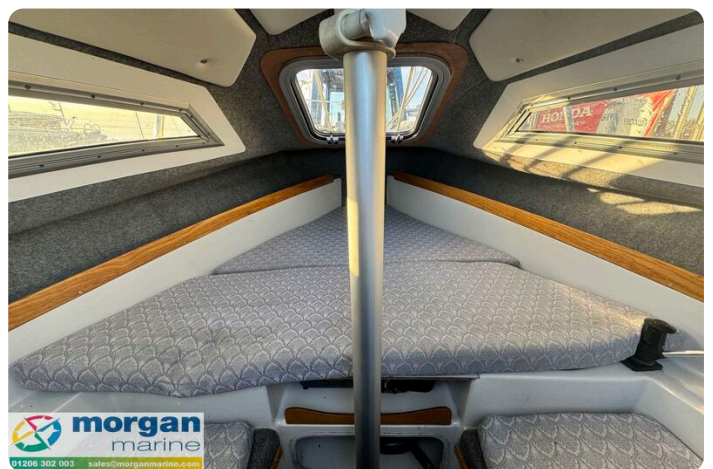

Eagle-525-berth