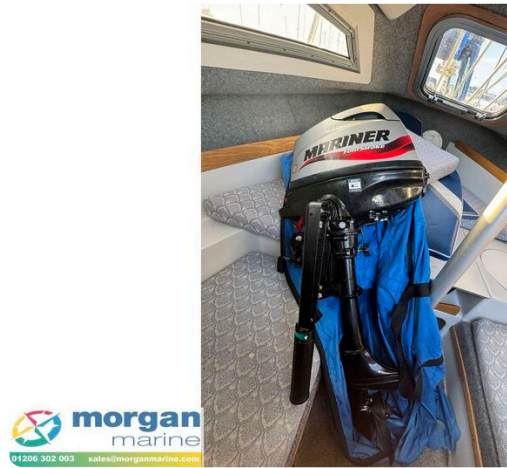

Make:	Eagle
Model:	525
Year:	2005
Condition:	Used
Engine:	, 900 hp
Engine type:	
Length:	5.18 m (16.99 ft)
Beam:	2.14 m (7.02 ft)
Cabins:	0
Berths:	0

Morgan Marine

7zea.com

Description

EN

2005 Eagle 525 with twin lifting keel just in at Morgan Marine, with a 2020 Mariner 3.5hp outboard and Indespension galvanised 2 wheel braked trailer. This ideal park and ride yacht is perfect for the east coast sailing and weekending. This boat is in good condition inside and out, needs little ongoing maintenance to enjoy sailing on a limited budget. Early viewing is advised!!

Deck: GRP hull with white topsides and superstructure. Twin lifting keel. Boarding ladder. Anchor and chain. Aft cockpit with rudder and tiller steering. Alloy mast and boom. Pushpit and Pulpit. Guardrails. Main sail with slab reefing. Head sail. Spray hood dodgers and bimini. Winches. Aluminium windows. Fenders and ropes. Jib furling. Lockers.

Cabin: Cabin with 4 berths and pull down table. Sink and single burner cooker.

Cockpit: Cockpit cushioned seating with storage lockers underneath. Hatch to saloon.

Electronics: Swiftech VHF radio. Navman depth sounder. Solar panel. Nav lights. Anchor light. Internal lights. 12v switch panel. 12v Battery. Compass.

Eagle-525-cockpit-bench

Eagle-525-bench

Eagle-525-stern

Eagle-525-side-view

Eagle-525-bow

Eagle-525-cockpit

Eagle-525-VHF

Eagle-525-sink