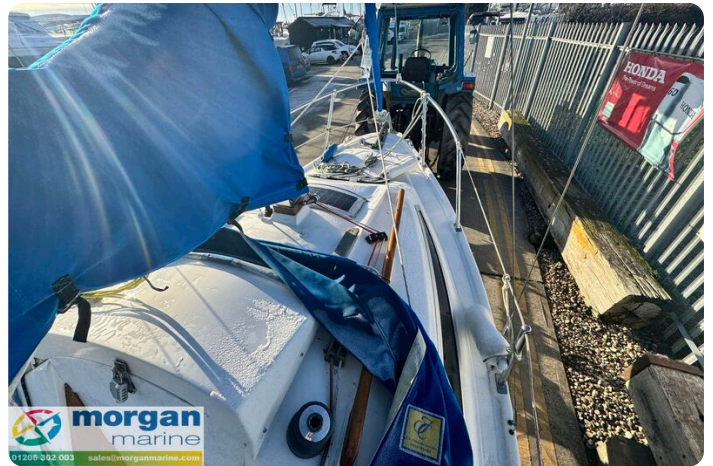

Eagle-525-hood