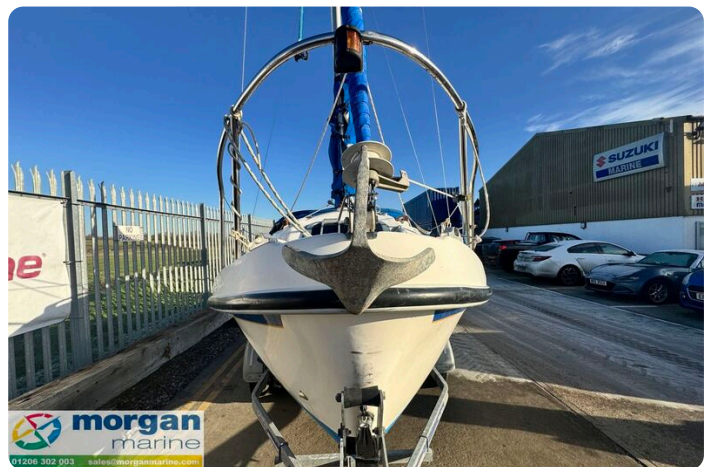

## Details

Make:	Eagle
Model:	525
Year:	2005
Condition:	Used
Engine:	, 900 hp
Engine type:	
Length:	5.18 m (16.99 ft)
Beam:	2.14 m (7.02 ft)
Cabins:	0
Berths:	0

Morgan Marine

7zea.com

# Description

EN

2005 Eagle 525 with twin lifting keel just in at Morgan Marine, with a 2020 Mariner 3.5hp outboard and Indespension galvanised 2 wheel braked trailer. This ideal park and ride yacht is perfect for the east coast sailing and weekending. This boat is in good condition inside and out, needs little ongoing maintenance to enjoy sailing on a limited budget. Early viewing is advised!!

Machinery: 2020 Mariner 3.5hp outboard.

Trailer: Indespension Galvanised 2 wheel braked trailer with jockey wheel and winch.

# Images

Eagle-525-main

Eagle-525-ladder

Eagle-525-boarding-ladder

Eagle-525-cockpit-bench

Eagle-525-bench

Eagle-525-stern

Eagle-525-side-view