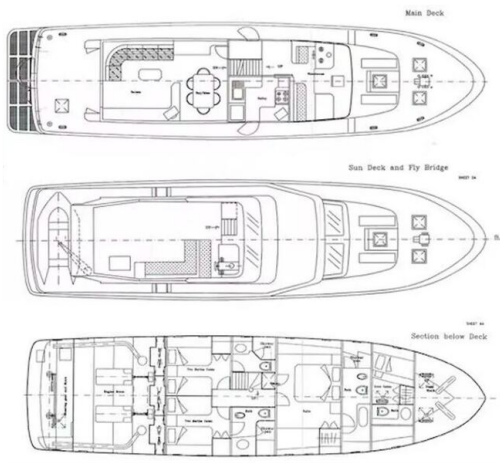

- Compass
- Depthsounder
- Autopilot
- VHF
- Plotter
- Log-speedometer
- Radar

General equipment

- TV
- DVD player
- Bimini

General information

Make:	CCYD
Model:	200
Year:	1990
Condition:	Used
Hull:	Steel

Engine

Engine:	Caterpillar, 2x 275 hp
Engine type:	Inboard engine
Fuel type:	Diesel
Fuel tank:	6000 l (1,585.04 gal)

Measurements

Length:	20 m (65.62 ft)
Beam:	5.2 m (17.06 ft)
Deep:	1.7 m (5.58 ft)
Weight:	78080 kg (172,134.04 lb)

IMGA1315

IMGA1265

IMGA1335t

IMGA1181t

IMGA1206

IMGA1276t

IMGA1286

LAYOUT