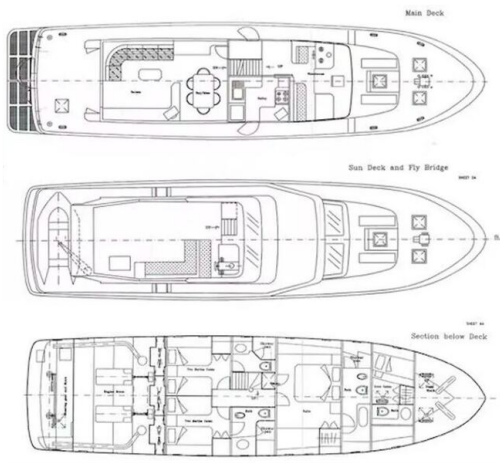

Details

Make:	CCYD
Model:	200
Year:	1990
Condition:	Used
Hull:	Steel
Engine:	Caterpillar, 2x 275 hp
Engine type:	Inboard engine
Fuel type:	Diesel
Fuel tank:	6000 l (1,585.04 gal)
Length:	20 m (65.62 ft)
Beam:	5.2 m (17.06 ft)
Cabins:	3
Berths:	3

General equipment

- TV
- DVD player
- Bimini

General information

Make:	CCYD
Model:	200
Year:	1990
Condition:	Used
Hull:	Steel

Engine

Engine:	Caterpillar, 2x 275 hp
Engine type:	Inboard engine
Fuel type:	Diesel
Fuel tank:	6000 l (1,585.04 gal)

Measurements

Length:	20 m (65.62 ft)
Beam:	5.2 m (17.06 ft)
Deep:	1.7 m (5.58 ft)
Weight:	78080 kg (172,134.04 lb)

Accommodation

Cabins:	3
Berths:	3

Images

DJI_0445t

DJI_0635t

DJI_0639t

IMGA1181t

info@superum-yachting.com

IMGA1206

info@superum-yachting.com

IMGA1276t

info@superum-yachting.com

IMGA1286

LAYOUT