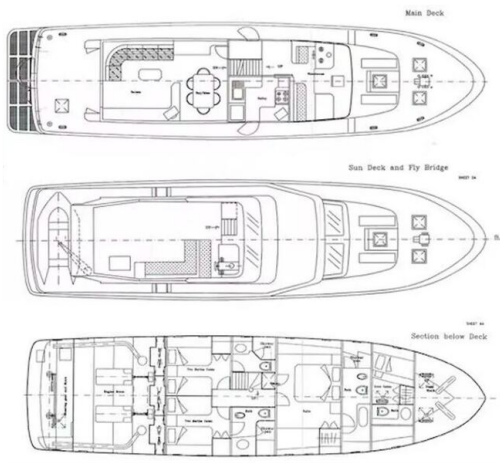

Make:	CCYD
Model:	200
Year:	1990
Condition:	Used
Hull:	Steel
Engine:	Caterpillar, 2x 275 hp
Engine type:	Inboard engine
Fuel type:	Diesel
Fuel tank:	6000 l (1,585.04 gal)
Length:	20 m (65.62 ft)
Beam:	5.2 m (17.06 ft)
Cabins:	3
Berths:	3

- Compass
- Depthsounder
- Autopilot
- VHF
- Plotter
- Log-speedometer
- Radar

General equipment

- TV
- DVD player
- Bimini

General information

Make:	CCYD
Model:	200
Year:	1990
Condition:	Used
Hull:	Steel

Engine

Engine:	Caterpillar, 2x 275 hp
Engine type:	Inboard engine
Fuel type:	Diesel
Fuel tank:	6000 l (1,585.04 gal)

Measurements

Length:	20 m (65.62 ft)
Beam:	5.2 m (17.06 ft)
Deep:	1.7 m (5.58 ft)
Weight:	78080 kg (172,134.04 lb)

IMGA1206

info@superum-yachting.com

IMGA1276t

info@superum-yachting.com

IMGA1286

LAYOUT

Superum Yachting

ACI marina Rovinj