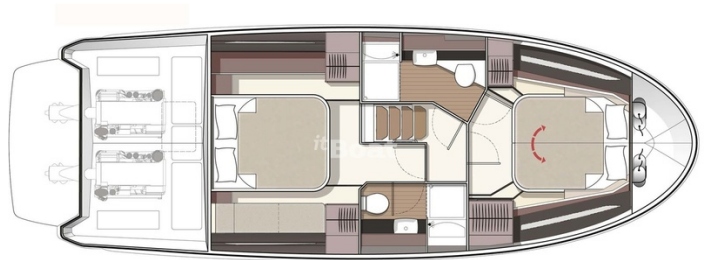

bf618fa57535